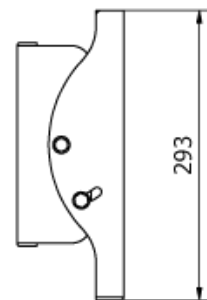

TV ENCLOSURE DIMENSIONS

	40" TV	46" TV
A	1035mm	1192 mm
B	645mm	729 mm
C	N/A	738 mm
D	290mm	290 mm

SUPPORT BRACKET DIMENSIONS

SCALE 1:10