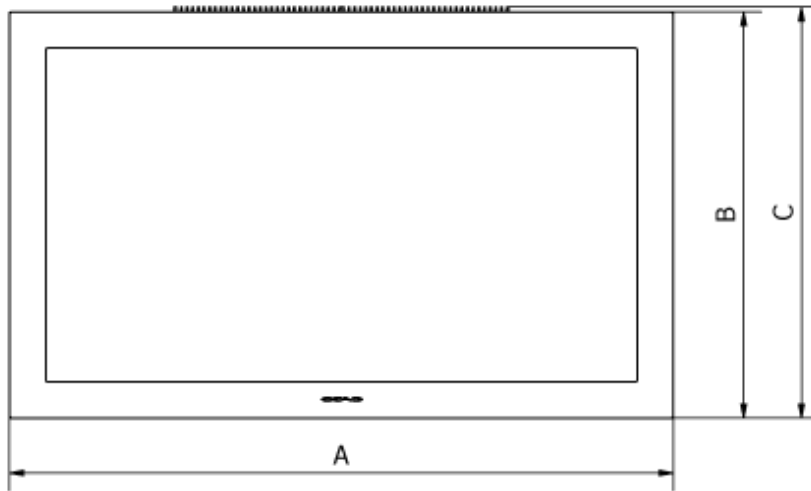

TV ENCLOSURE DIMENSIONS

	40" TV	46" TV
A	1035mm	1192 mm
B	645mm	729 mm
C	N/A	738 mm
D	290mm	290 mm

SUPPORT BRACKET DIMENSIONS

SCALE 1:10