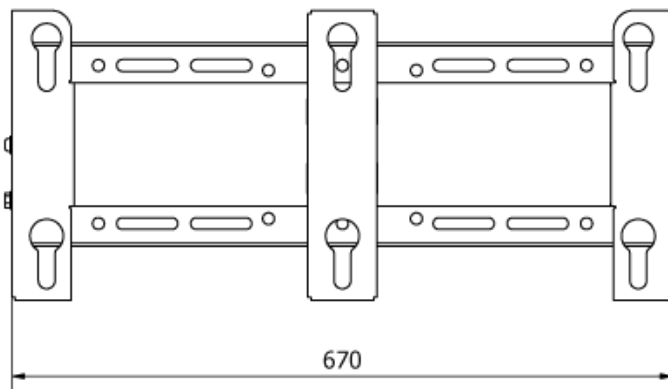

TV ENCLOSURE DIMENSIONS

	40" TV	46" TV
A	1035mm	1192 mm
B	645mm	729 mm
C	N/A	738 mm
D	290mm	290 mm

SUPPORT BRACKET DIMENSIONS

SCALE 1:10