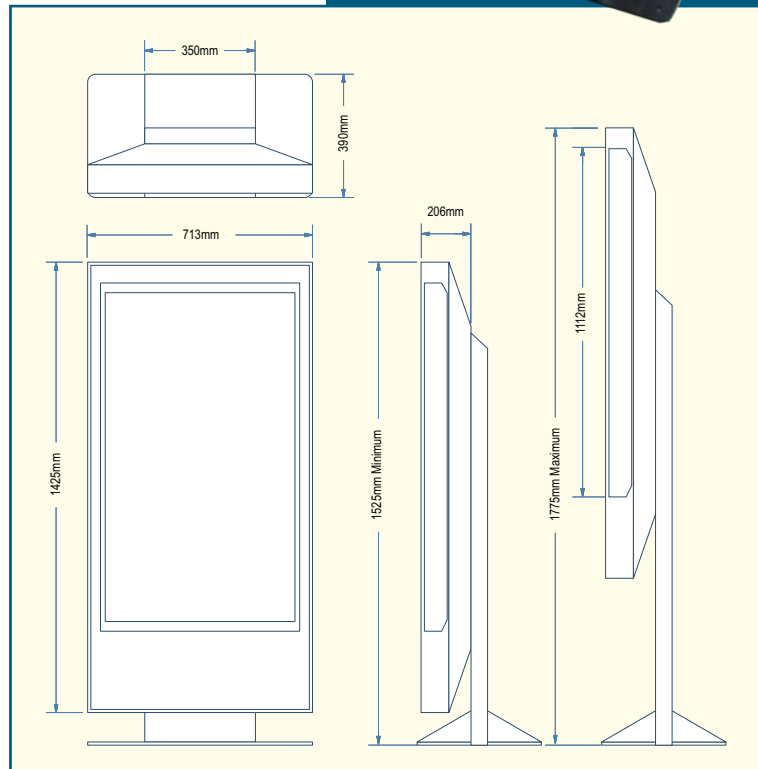

Quality, function and reliability: the iBO 46 is a technically superior solution for digital visual communications.

Benefits:

- Resolution 1080 x 1920
- Anti-glare glass face
- 6.38 mm laminated safety glass
- Height adjustable display
- 46" HD Commercial LCD
- Commercial LCD for longevity
- Lockable control panel
- 3 Year warranty
- Available in 46", 57" and 65"
- Hidden cable management
- Cable management system
- 6 – 8 week delivery

Specifications:

- Overall height 1525mm
- Overall width 714mm
- LCD face 1425mm x 714mm
- 206 mm deep

ACCESSORIES:

- Club custom logo available
- Available in custom finishes
- Various output connections