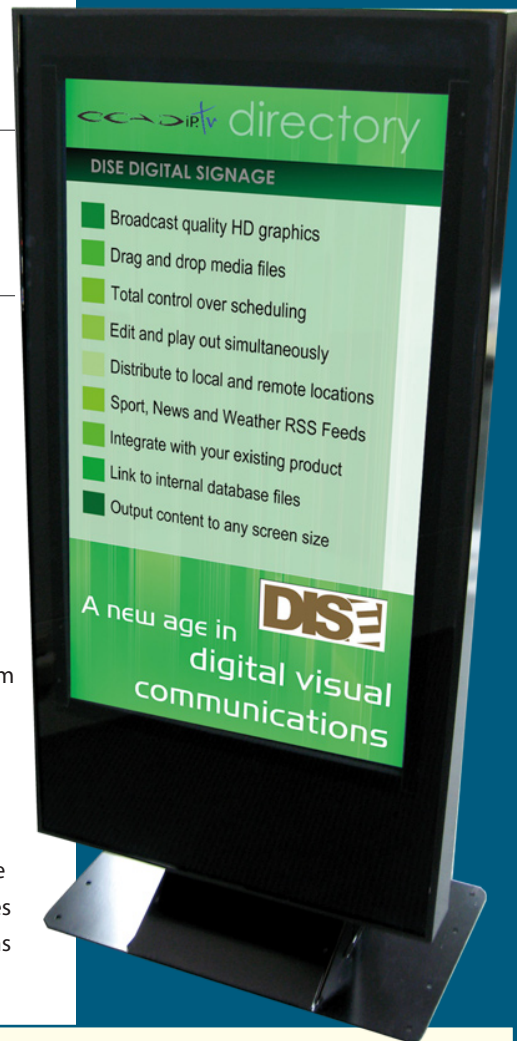

iBO* A new age in digital visual communications

The iBO sets the benchmark in flexibility and performance. It has been designed to fulfil many digital display solutions including Gaming Bankends, Digital Directories and as a Mobile Communications display.

Incorporating a superb High Definition 46 inch commercial LCD the iBO 46 can be used in combination with CEAD IPTV technology which enables TV broadcast quality digital content to be delivered via a network or by an optional on-board computer.

Quality, function and reliability: the iBO 46 is a technically superior solution for digital visual communications.

Benefits:

- Resolution 1080 x 1920
- Anti-glare glass face
- 6.38 mm laminated safety glass
- Height adjustable display
- 46" HD Commercial LCD
- Commercial LCD for longevity
- Lockable control panel
- 3 Year warranty
- Available in 46", 57" and 65"
- Hidden cable management
- Cable management system
- 6 – 8 week delivery

Specifications:

- Overall height 1525mm
- Overall width 714mm
- LCD face 1425mm x 714mm
- 206 mm deep

ACCESSORIES:

- Club custom logo available
- Available in custom finishes
- Various output connections